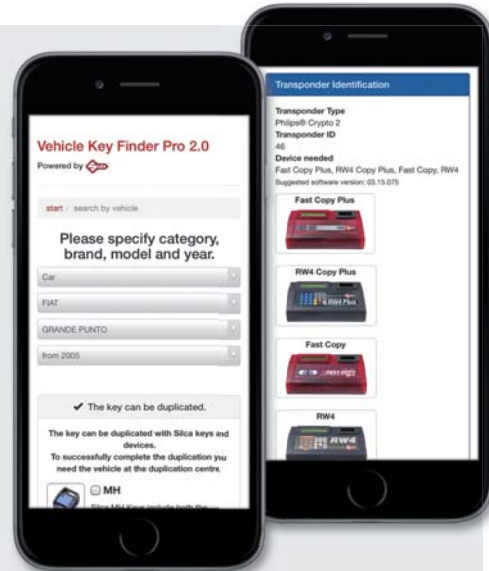

* Minimum software version required: 4.1 for Android - 7.1 for iOS. Compatible with iPhone, iPad and iPod touch. MySilca is optimized for iPhone 5.

* Versione software minima richiesta: 4.1 per Android - 7.1 per iOS. Compatibile con iPhone, iPad e iPod touch. MySilca è ottimizzata per iPhone 5.

* Erforderliche Mindestsoftwareversion: 4.1 für Android - 7.1 für iOS. Kompatibel mit iPhone, iPad und iPod touch. MySilca ist für iPhone 5 optimiert.

* Version de logiciel minimum requise : 4.1 pour Android - 7.1 pour iOS. Compatible avec iPhone, iPad et iPod touch. MySilca est optimisée pour une utilisation sur iPhone 5.

* Mínima versión de software necesaria: 4.1 para Android - 7.1 para iOS. Compatible con iPhone, iPad y iPod touch. MySilca es optimizada para iPhone 5.

* Versão de software mínima necessária: 4.1 para Android - 7.1 para iOS. Compatível com iPhone, iPad e iPod touch. MySilca é otimizada para iPhone 5.

Vehicle Key Finder Pro 2.0

UK This tool has been designed to facilitate your search of automotive keys starting from either a Silca reference or a vehicle make and model. VKF Pro provides you with all the information necessary to copy a vehicle key, such as what transponder and cloning device you need, what key machines you can use to cut the blade, and with the aid of what clamps and software cards.